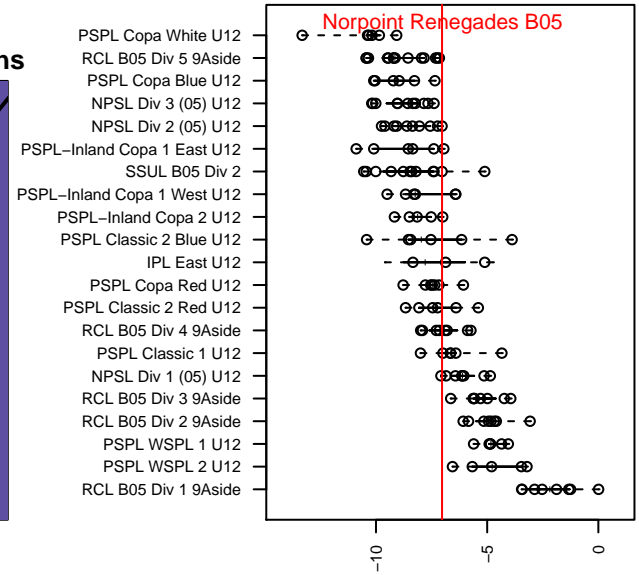

**attack and defense rating
relative to others at age
and all opponents in last 13 months**