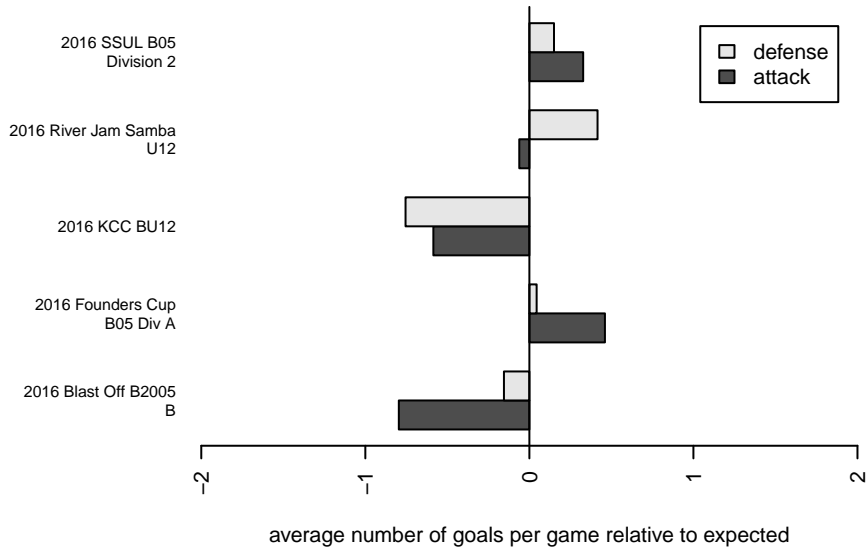

Performance relative to 13 month average