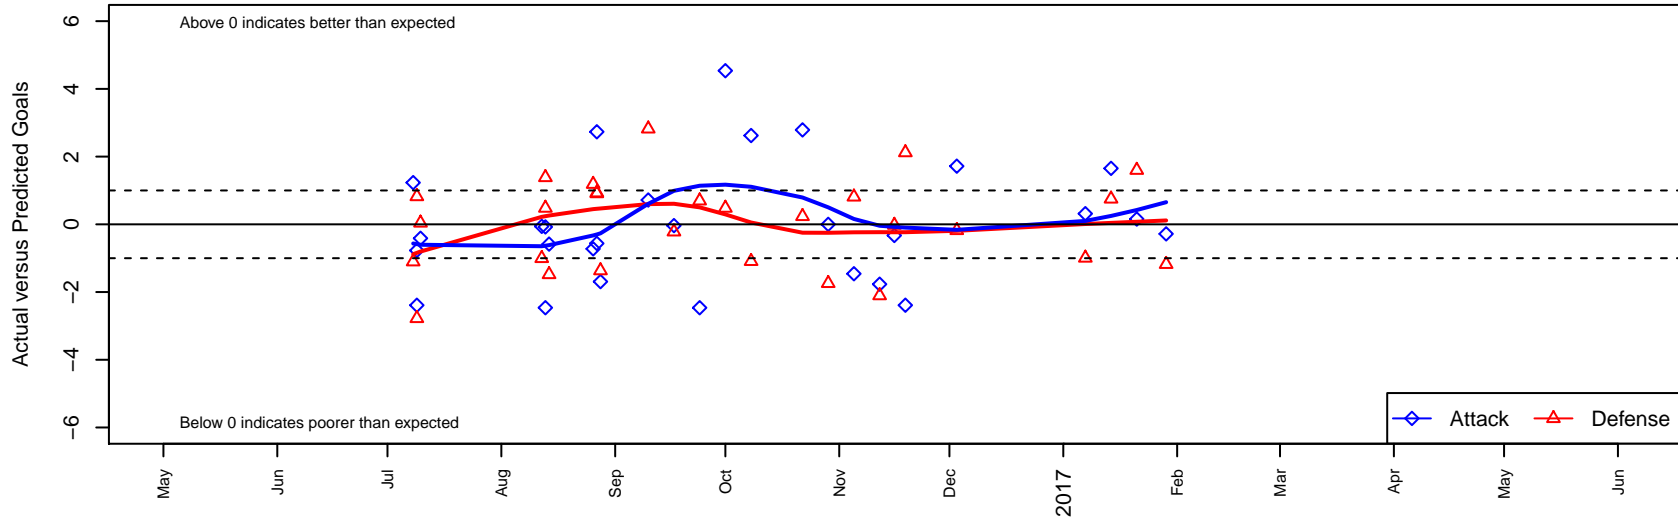

Norpoint Renegades B05

Norpoint SC
 Tacoma, WA
 B05 total strength=588
 attack=0.75 defense=0.3
 fall league = SSUL B05 Div 2

alt names used:
 Norpoint Renegades
 Norpoint Renegades
 Norpoint Renegades

Venues played:
 2016 KCC BU12
 2016 Blast Off B2005 B
 2016 River Jam Samba U12
 2016 SSUL B05 Division 2
 2016 Founders Cup B05 Div A

Norpoint Renegades B05
 Dots are actual minus expected GF (blue circles) and GA (red triangles).
 Blue line is smoothed change in attack strength. Red is smoothed change in defense strength.

**attack and defense variance (black dot)
relative to other teams
and top 10 in region**