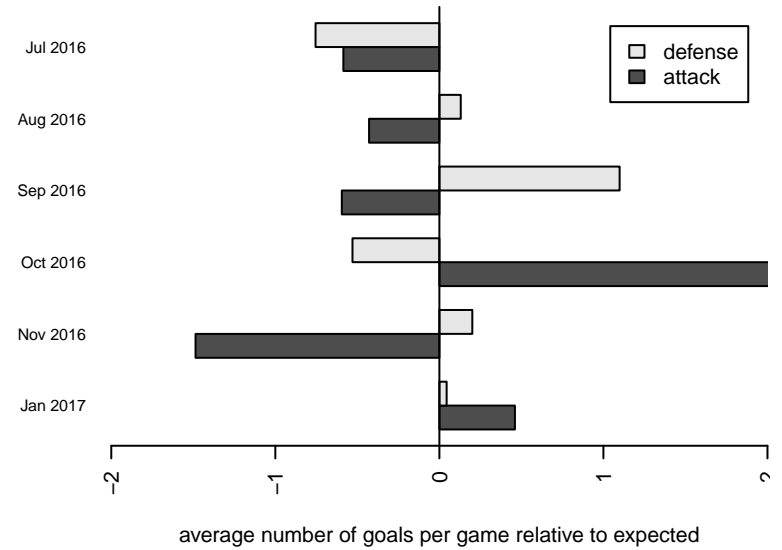

Performance relative to 13 month average